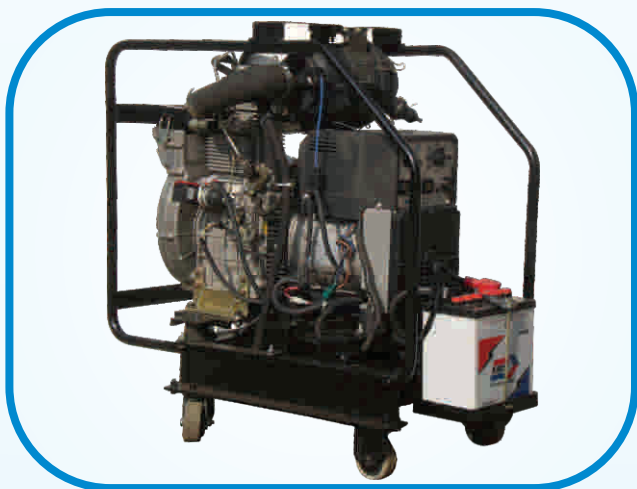

CEL

ENGINES

GENSET ★ WELDING SET ★ PUMPS ★ MARINE ★ POWERTRAIN

European Technology Engine manufactured under Technical License of VM Motori S.p.A., ITALY

CEL ENGINES

High Performance, Compact, European Technology, Oil Cooled Diesel Engine (DI) under Technical License of VM Motori S.p.A., ITALY

SALIENT FEATURES

- ★ Fuel Efficient
- ★ Light Weight (Portable)
- ★ Fuel Feed Pump
- ★ Fuel Gauge
- ★ Specially designed for Indian / Tropical condition
- ★ Flywheel mounted Magneto
- ★ BS-II/BS-III Compliance
- ★ Electric Start

TECHNICAL SPECIFICATIONS

Engine Model	186A	188A	188G	288A	288G
Type	Naturally Aspirated, DI Diesel	Naturally Aspirated, DI Diesel	Naturally Aspirated, DI Diesel	Naturally Aspirated, DI Diesel	Naturally Aspirated, DI Diesel
No. of Cylinders	One	One	One	Two	Two
Rated Power (ISO-3046)	8.2 HP/6.0 kW @ 3600 RPM	8.8 HP/6.5 kW @ 3600 RPM	8.8 HP/6.5 kW @ 3000 RPM	22 HP/16.2 kW @ 3600 RPM	22 HP/14.7 kW @ 3000 RPM
Bore x Stroke	86 mm x 74 mm	88 mm x 82 mm	88 mm x 82 mm	88 mm x 82 mm	88 mm x 82 mm
Cubic Capacity	430 CC	499 CC	499 CC	998 CC	998 CC
Cooling	Oil Cooled with Forced Air	Oil Cooled with Forced Air	Oil Cooled with Forced Air	Oil Cooled with Forced Air	Oil Cooled with Forced Air
Torque	20 Nm @ 2200 RPM	22 Nm @ 2200 RPM	20.5 Nm @ 3000 RPM	52 Nm @ 2200 RPM	46 Nm @ 3000 RPM
Direction of Rotation	Anti Clock Wise (from Timing Cover Side)	Anti Clock Wise (from Timing Cover Side)	Anti Clock Wise (from Timing Cover Side)	Anti Clock Wise (from Timing Cover Side)	Anti Clock Wise (from Timing Cover Side)
Engine Dry Weight	50 Kg	51.5 Kg	51.5 Kg	95 Kg	105 Kg
Starting	Electric Start (1.1 kW)	Electric Start (1.1 kW)	Electric Start (1.1 kW)	Electric Start (1.1 kW)	Electric Start (1.1 kW)
Oil Sump capacity	2.2 Ltrs.	2.2 Ltrs.	2.2 Ltrs.	4.2 Ltrs.	4.2 Ltrs.