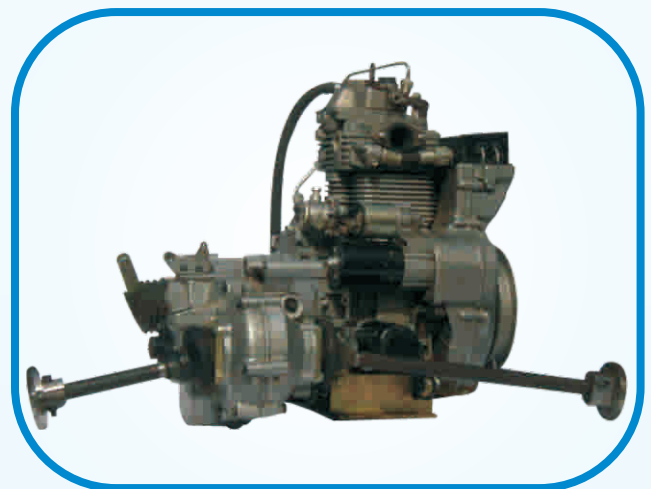

CEL

ENGINES

GENSET ★ WELDING SET ★ PUMPS ★ MARINE ★ POWERTRAIN

European Technology Engine manufactured under Technical License of VM Motori S.p.A., ITALY

CEL ENGINES

High Performance, Compact, European Technology, Oil Cooled Diesel Engine (DI) under Technical License of VM Motori S.p.A., ITALY

SALIENT FEATURES

- ★ Fuel Efficient
- ★ Light Weight (Portable)
- ★ Fuel Feed Pump
- ★ Fuel Gauge
- ★ Specially designed for Indian / Tropical condition
- ★ Flywheel mounted Magneto
- ★ BS-II/BS-III Compliance
- ★ Electric Start

TECHNICAL SPECIFICATIONS

Engine Model	186A	188A	188G	288A	288G
Type	Naturally Aspirated, DI Diesel	Naturally Aspirated, DI Diesel	Naturally Aspirated, DI Diesel	Naturally Aspirated, DI Diesel	Naturally Aspirated, DI Diesel
No. of Cylinders	One	One	One	Two	Two
Rated Power (ISO-3046)	8.2 HP/6.0 kW @ 3600 RPM	8.8 HP/6.5 kW @ 3600 RPM	8.8 HP/6.5 kW @ 3000 RPM	22 HP/16.2 kW @ 3600 RPM	22 HP/14.7 kW @ 3000 RPM
Bore x Stroke	86 mm x 74 mm	88 mm x 82 mm	88 mm x 82 mm	88 mm x 82 mm	88 mm x 82 mm
Cubic Capacity	430 CC	499 CC	499 CC	998 CC	998 CC
Cooling	Oil Cooled with Forced Air	Oil Cooled with Forced Air	Oil Cooled with Forced Air	Oil Cooled with Forced Air	Oil Cooled with Forced Air
Torque	20 Nm @ 2200 RPM	22 Nm @ 2200 RPM	20.5 Nm @ 3000 RPM	52 Nm @ 2200 RPM	46 Nm @ 3000 RPM
Direction of Rotation	Anti Clock Wise (from Timing Cover Side)	Anti Clock Wise (from Timing Cover Side)	Anti Clock Wise (from Timing Cover Side)	Anti Clock Wise (from Timing Cover Side)	Anti Clock Wise (from Timing Cover Side)
Engine Dry Weight	50 Kg	51.5 Kg	51.5 Kg	95 Kg	105 Kg
Starting	Electric Start (1.1 kW)	Electric Start (1.1 kW)	Electric Start (1.1 kW)	Electric Start (1.1 kW)	Electric Start (1.1 kW)
Oil Sump capacity	2.2 Ltrs.	2.2 Ltrs.	2.2 Ltrs.	4.2 Ltrs.	4.2 Ltrs.